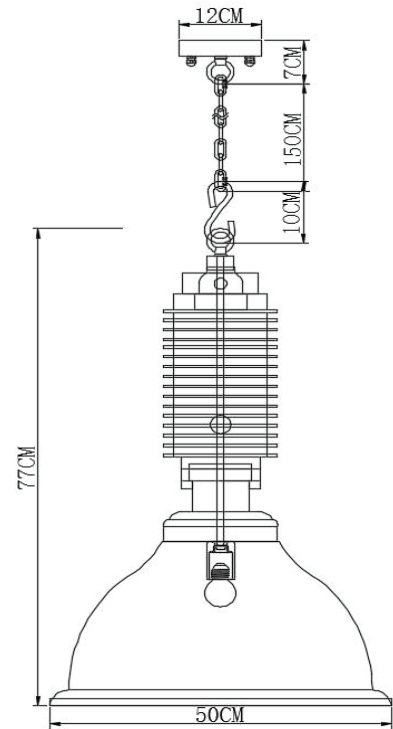

PURE WHITE LINES

EST. 2012

Cosmo Industrial Pendant - Aluminum

Technical Specification Sheet

Dimensions excluding rose & chain (cm)	W	D	H
	50	50	77
Weight	17.5 kg		
Product code	PWL92113		
Materials	Copper/Iron/Glass		
Metal Finish	Aluminum		
Colour	 Aluminum		
IP Rating	IP20		
Suitable for dimming	Yes - dimmable bulb required		
Max wattage	40W (equivalent to 5W LED)		

	Bulb requirements	1 bulb, E27 (not included)
	Chain length	150 cm
	Chain colour	Aluminum
	Cable length	170 cm
	Cable colour	Black
	Inline switch	n/a
	Ceiling rose Ø	12cm
	Ceiling rose height	7cm
	Ceiling rose colour	Aluminum
	Ceiling bracket	20-60cm
	Packaging dims	87 x 61 x 61.5 cm
	Packaging weight	23.26 kg
	Assembly required	Partial
	Care advice	Dust with lint free cloth