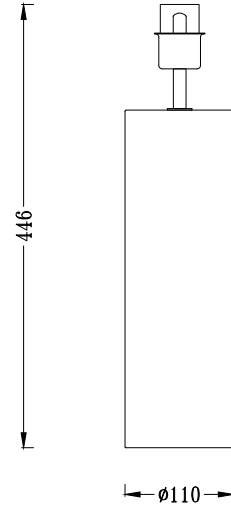

PURE WHITE LINES

EST. 2012

Cusco Beige Marble Table Lamp – Nickel Shade

Technical Specification Sheet

Dimensions

excluding rose & chain (cm)

W	D	H
40	40	45

Weight

7.9 kg

Product code

PWL85724

Materials

Iron, Beige Marble

Finish

Nickel Plated Iron

IP Rating

Suitable for dimming

Yes - dimmable bulb is required

Max wattage

10W

Bulb requirements

1 bulb, E27
(not included)

Packaging dims

L55 x W25 x H23 cm