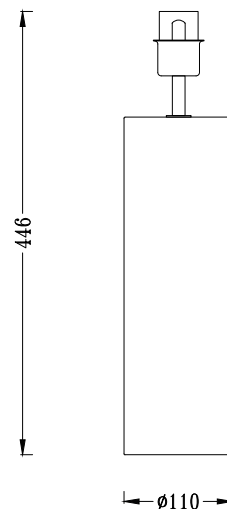

PURE WHITE LINES

EST. 2012

Cusco Beige Marble Table Lamp – Linen Shade

Technical Specification Sheet

Dimensions

excluding rose & chain (cm)

W	D	H
40	40	45

Weight

7.9 kg

Product code

PWL72868

Materials

Linen, Iron, Beige Marble

Finish

Iron

IP Rating

Suitable for dimming

Yes - dimmable bulb is required

Max wattage

10W

Bulb requirements

1 bulb, E27
(not included)

Packaging dims

L55 x W25 x H23 cm