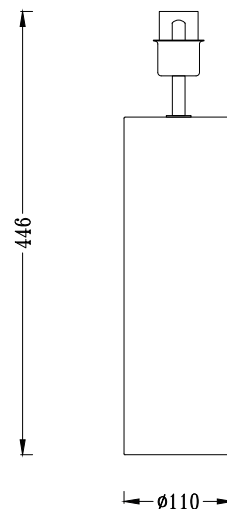

PURE WHITE LINES

EST. 2012

Cusco Beige Marble Table Lamp – Bronze Shade

Technical Specification Sheet

Dimensions

excluding rose & chain (cm)

W	D	H
40	40	45

Weight

7.9 kg

Product code

PWL61144

Materials

Bronze Plated Iron, Beige Marble

Finish

Bronze Plated Iron

IP Rating

Suitable for dimming

Yes - dimmable bulb is required

Max wattage

10W

Bulb requirements

1 bulb, E27
(not included)

Packaging dims

L55 x W25 x H23 cm