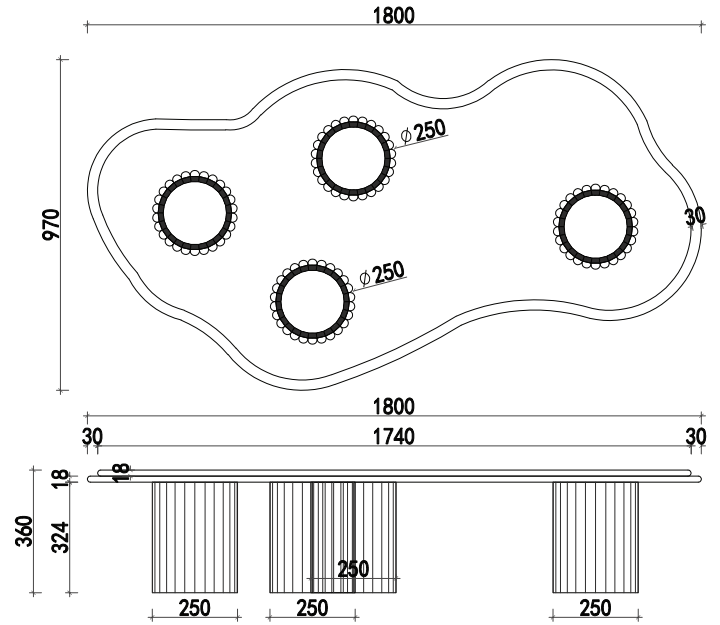

PURE WHITE LINES

EST. 2012

Como Coffee Table

Technical Specification Sheet

Dimensions

excluding rose & chain (cm)

W	D	H
180	97	36

Weight

190 kg

Product code

PWL63767

Materials

Arabescato Marble, Roman Travertine

Colour

Arabescato

Packaging dims

Box 1: L62 x W62 x H50
Box 2: L199 x W50 x H123 cm

Packaging weight

190 kg

Assembly required

Partial

Care advice

Dust with lint free cloth