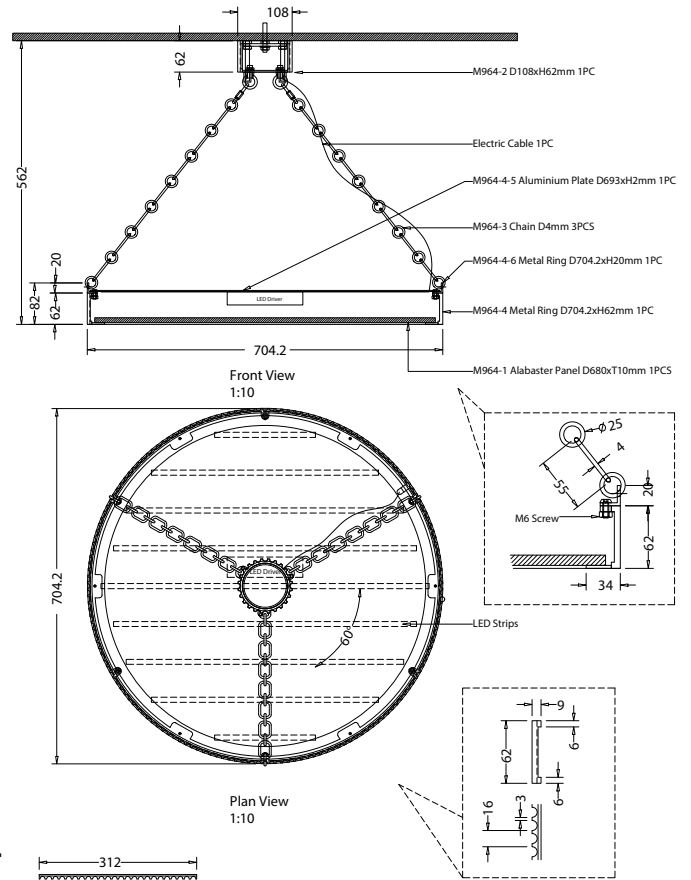

PURE WHITE LINES

EST. 2012

Chaplin Alabaster Plafonnier Chandelier

Technical Specification Sheet

Dimensions

excluding rose & chain (cm)

W	D	H
70	70	56

Weight

18 kg

Product code

PWL56345

Materials

Cast brass, Spanish Alabaster

Metal Finish

Brass, Bronze, Silver

Colour

IP Rating

IP21

Suitable for dimming

Yes - dimmable bulb is required

Max wattage

40W (equivalent to 5W LED)

Bulb requirements

LED Strip
(included)

Packaging dims

104cm x 104cm x 44cm

Packaging weight

18kg

Assembly required

Partial

Care advice

Dust with lint free cloth