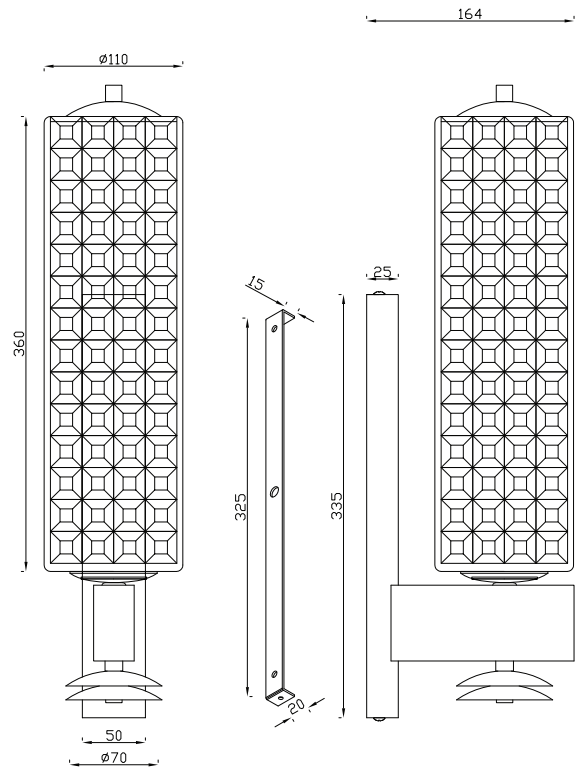

PURE WHITE LINES

EST. 2012

Bristol Brass and Opaline Glass Wall Lamp

Technical Specification Sheet

Dimensions

excluding rose & chain (cm)

W	D	H
36	11	16.4

Weight

2.2kg

Product code

PWL12451

Materials

Plated iron / glass

Metal Finish

Bristol Brass

Glass colour

Clear

IP Rating

IP44

Suitable for dimming

Yes - dimmable bulb is required

Max wattage

60W (equivalent to 7.5W LED)

Bulb requirements

1 bulb, G9
(not included)

Packaging dims

W47 x D38 x H20cm

Packaging weight

3.4kg

Assembly required

Partial

Care advice

Dust with lint free cloth