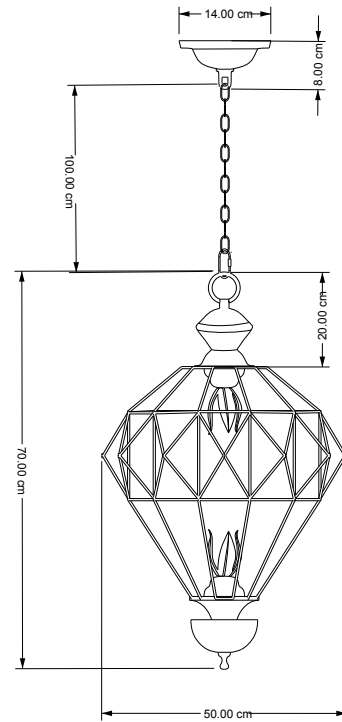

PURE WHITE LINES

EST. 2012

Brass Balloon Lantern

Technical Specification Sheet

Dimensions excluding canopy & chain (cm)	W 50	D 50	H 70
Minimum drop (excluding glass & frame)			
Maximum drop (excluding glass & frame)			
Weight	8.24 kg		
Product code	PWL96256		
Materials	Brass, Glass		
Glass Colour	 Clear		
Metal Finish	Aged Brass		
IP Rating			
Suitable for dimming	No		
Max wattage	40W (equivalent to 5W LED)		

 Bulb requirements	1 bulb, B22 (not included)
 Chain length	100cm
Chain colour	Bronze Verdigris
Cable length	150cm
Cable colour	Black
Inline switch	n/a
 Ceiling rose Ø	14cm
Ceiling rose height	8cm
Ceiling rose colour	Bronze Verdigris
Ceiling bracket	10.5cm
Packaging Weight	7.14kg
Packaging Dims	Box 1: L100 x W67 x H67cm
Assembly required	Partial
Care advice	Dust with lint free cloth