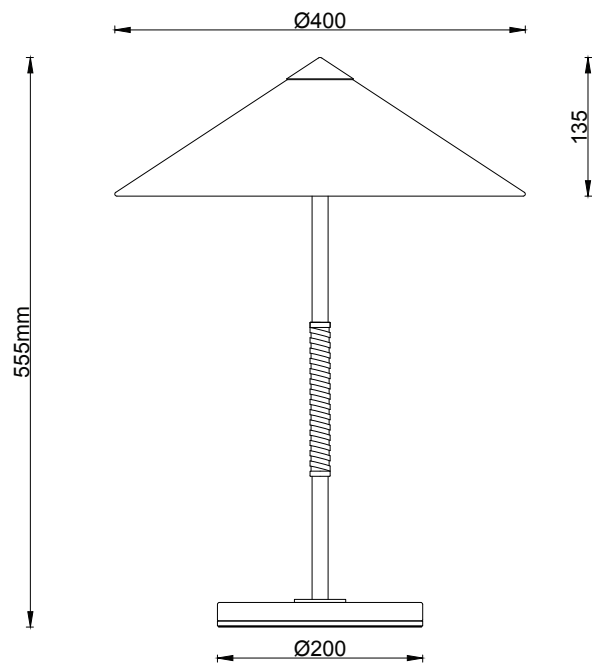

PURE WHITE LINES

EST. 2012

Bond Table Lamp

Technical Specification Sheet

Dimensions

excluding rose & chain (cm)

W	D	H
40	40	56

Weight

3.6 kg

Product code

PWL79191

Materials

Fabric, Iron, Marble

Finish

Aged Brass, Patagonia Marble

IP Rating

Suitable for dimming

Yes - dimmable bulb is required

Max wattage

7W

Bulb requirements

2 bulbs, E14
(not included)

Packaging dims

L63 x W44 x H43.5 cm

Packaging weight

6.3 kg

Assembly required

Partial

Care advice

Dust with lint free cloth