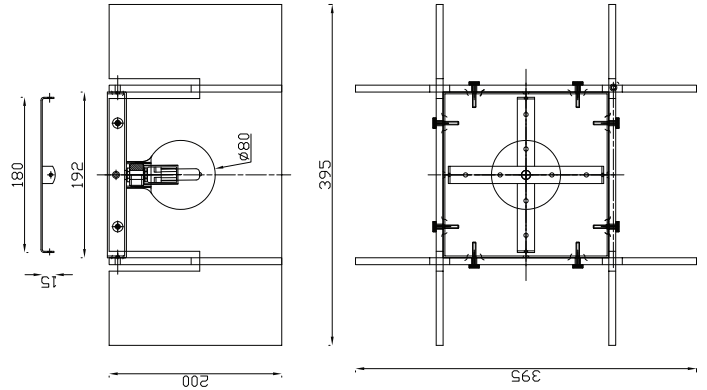

PURE WHITE LINES

EST. 2012

Berlin Wall Lamp

Technical Specification Sheet

Dimensions excluding rose & chain (cm)	W 39.5	D 20	H 39.5
Weight	kg		
Product code	PWL36299		
Materials	Iron, Glass		
Metal Finish	Iron		
Glass Colour	 Smoked	 Clear	
IP Rating	IP44		
Suitable for dimming	Yes – dimmable bulb is required		
Max wattage	60W (equivalent to 7.5W LED)		

Bulb requirements

1 bulb, G9
(not included)

Packaging dims

L50 x W45 x H29 cm

Packaging weight

kg

Assembly required

Partial