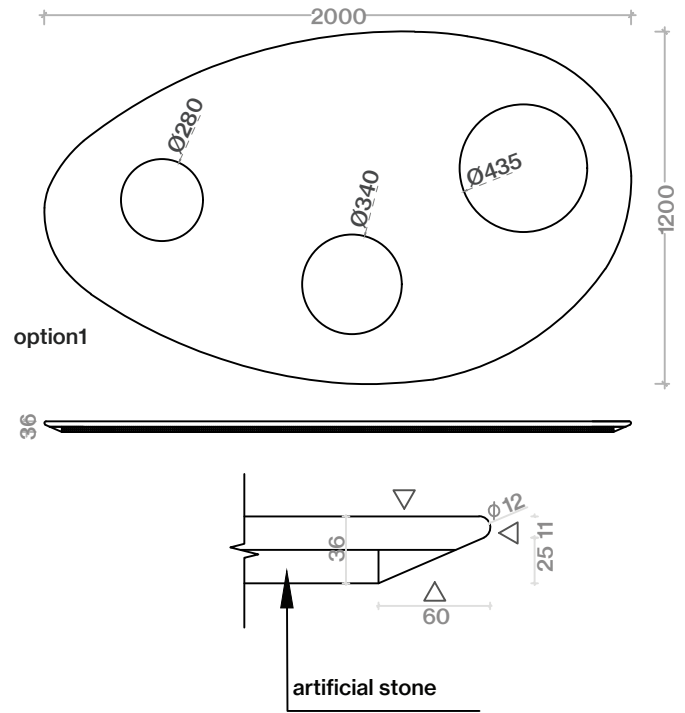

PURE WHITE LINES

EST. 2012

Beau Dining Table – Brazilian Green Marble

Technical Specification Sheet

Dimensions

excluding rose & chain (cm)

W	D	H
200	120	75

Weight

250 kg

Product code

PWL29919

Materials

Honed Marble

Colour

Brazilian Green

Packaging dims

200x120x75cm

Packaging weight

270 kg

Assembly required

Partial

Care advice

Dust with lint free cloth