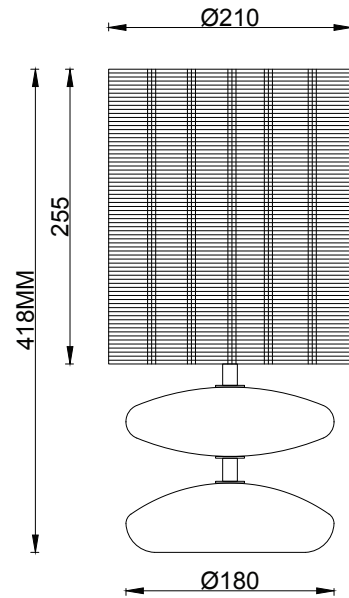

PURE WHITE LINES

EST. 2012

Beatrix Lamp

Technical Specification Sheet

Dimensions

excluding rose & chain (cm)

W	D	H
21	21	42

Weight

6.7 kg

Product code

PWL68733

Materials

Iron, Travertine, Seagrass

Finish

Aged Brass, Honed Travertine

IP Rating

Suitable for dimming

Yes - dimmable bulb is required

Max wattage

10W

Bulb requirements

1 bulb, E27
(not included)

Packaging dims

L25 x W25 x H50 cm