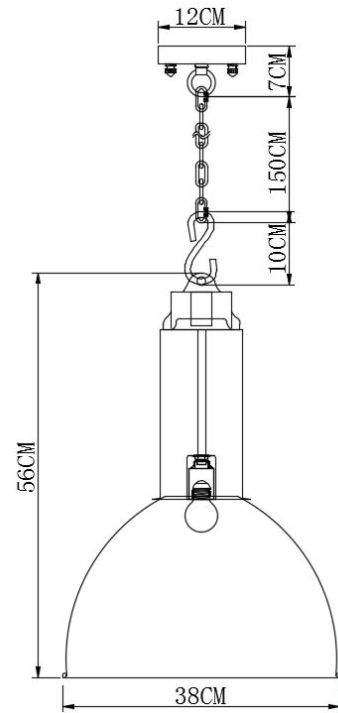

PURE WHITE LINES

EST. 2012

Bauhaus Industrial Pendant - Ivory White

Technical Specification Sheet

Dimensions excluding rose & chain (cm)	W 38	D 38	H 56
Weight	4.34 kg		
Product code	PWL55728		
Materials	Copper/Iron/Glass		
Metal Finish	Ivory White		
Colour	 Ivory White		
IP Rating	IP20		
Suitable for dimming	Yes - dimmable bulb required		
Max wattage	40W (equivalent to 5W LED)		

	Bulb requirements	1 bulb, E27 (not included)
	Chain length	150 cm
	Chain colour	Ivory White
	Cable length	170 cm
	Cable colour	Black
	Inline switch	n/a
	Ceiling rose Ø	12cm
	Ceiling rose height	7cm
	Ceiling rose colour	Ivory White
	Ceiling bracket	20-60cm
	Packaging dims	67 x 49 x 49.5 cm
	Packaging weight	7.36 kg
	Assembly required	Partial
	Care advice	Dust with lint free cloth