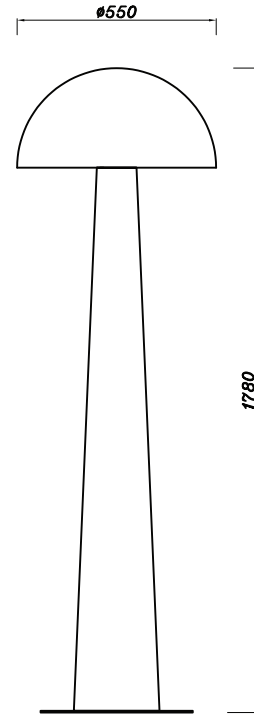

PURE WHITE LINES

EST. 2012

Ava Floor Lamp

Technical Specification Sheet

Dimensions

excluding rose & chain (cm)

W	D	H
55	55	178

Weight

46.3 kg

Product code

PWL39828

Materials

Brass Plated Iron, Spanish Alabaster

Finish

Brass Plated Iron

IP Rating

Box 1: 65 x 65 x 36 cm
Box 2: 161 x 49 x 49 cm

Packaging weight

54.4 kg

Assembly required

Partial

Care advice

Dust with lint free cloth