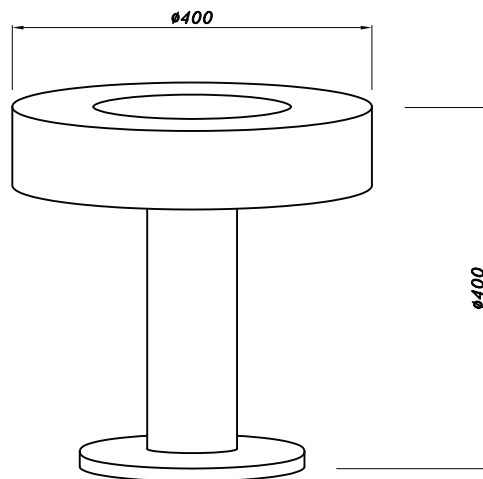

PURE WHITE LINES

EST. 2012

Athena Table Lamp

Technical Specification Sheet

Dimensions

excluding rose & chain (cm)

W	D	H
56	49	48

Weight

18 kg

Product code

PWL55638

Materials

Bronze Plated Iron, Spanish Alabaster

Finish

Bronze Plated Iron

IP Rating

IP20

Suitable for dimming

Yes - dimmable bulb is required

Max wattage

60W

Bulb requirements

3000k LED Strip
(built in)

Packaging dims

Contact for more information

Packaging weight

Contact for more information

Assembly required

Partial

Care advice

Dust with lint free cloth