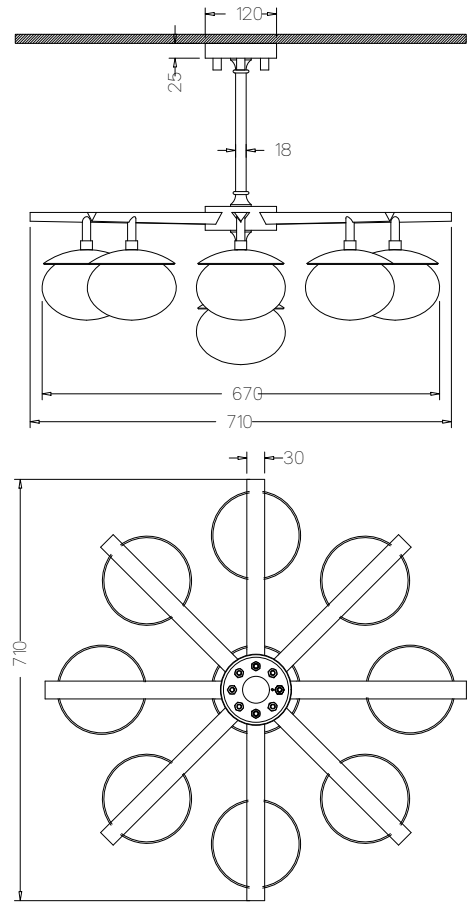

PURE WHITE LINES

EST. 2012

Asterix Alabaster Chandelier - Small

Technical Specification Sheet

Dimensions

excluding rose & chain (cm)

W	D	H
71	71	114

Weight

38 kg

Product code

PWL38162

Materials

Brass, Spanish Alabaster

Metal Finish

Brass Plated Iron

Colour

9 bulbs, G9
(not included)

Chain length

100cm

Chain colour

Brass

Cable colour

Black

Inline switch

n/a

Packaging dims

Box 1: 182 x 82 x 41 cm

Box 2: 64 x 46 x 40 cm

Packaging weight

120 kg

Assembly required

Partial