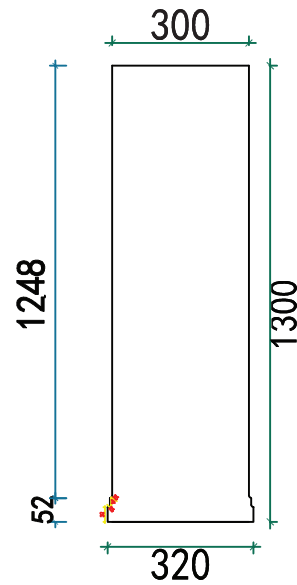

PURE WHITE LINES

EST. 2012

Small Walter Marble Column – Arabescato

Technical Specification Sheet

Dimensions

excluding rose & chain (cm)

W	D	H
30	10	100

Weight

Italian Rosa

Packaging dims

L42 x W42 x H117 cm

Packaging weight

280 kg

Assembly required

Partial

Care advice

Dust with lint free cloth

PURE WHITE LINES

EST. 2012

Large Walter Marble Column – Arabescato

Technical Specification Sheet

Dimensions

excluding rose & chain (cm)

W	D	H
30	10	130

Arabescato

Italian Rosa

Packaging dims

L42 x W42 x H147 cm

Packaging weight

295 kg

Assembly required

Partial