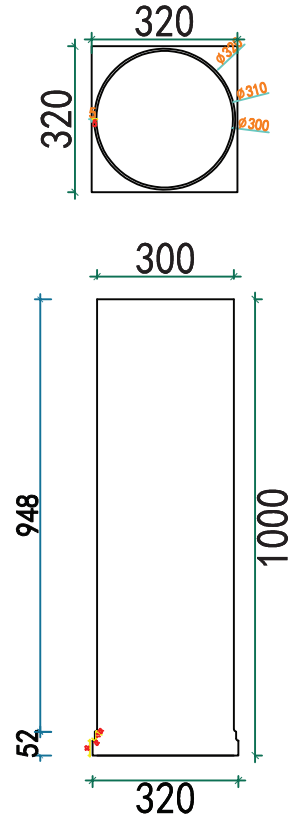

PURE WHITE LINES

EST. 2012

Small Walter Marble Column – Arabescato

Technical Specification Sheet

Dimensions

excluding rose & chain (cm)

W	D	H
30	10	100

Weight

280 kg

Product code

PWL15426-02

Materials

Marble

Available Colours

Prada Green

Arabescato

Italian Rosa

Packaging dims

L42 x W42 x H117 cm

Packaging weight

280 kg

Assembly required

Partial

Care advice

Dust with lint free cloth

PURE WHITE LINES

EST. 2012

Large Walter Marble Column – Arabescato

Technical Specification Sheet

Dimensions

excluding rose & chain (cm)

W	D	H
30	10	130