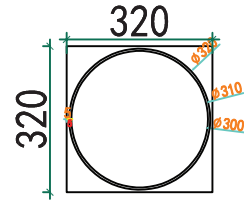

PURE WHITE LINES

EST. 2012

Small Walter Marble Column – Arabescato

Technical Specification Sheet

Dimensions

excluding rose & chain (cm)

W	D	H
30	10	100

Weight

Italian Rosa

Packaging dims

L42 x W42 x H117 cm

Packaging weight

280 kg

Assembly required

Partial

Care advice

Dust with lint free cloth

PURE WHITE LINES

EST. 2012

Large Walter Marble Column – Arabescato

Technical Specification Sheet

Dimensions

excluding rose & chain (cm)

W	D	H
30	10	130