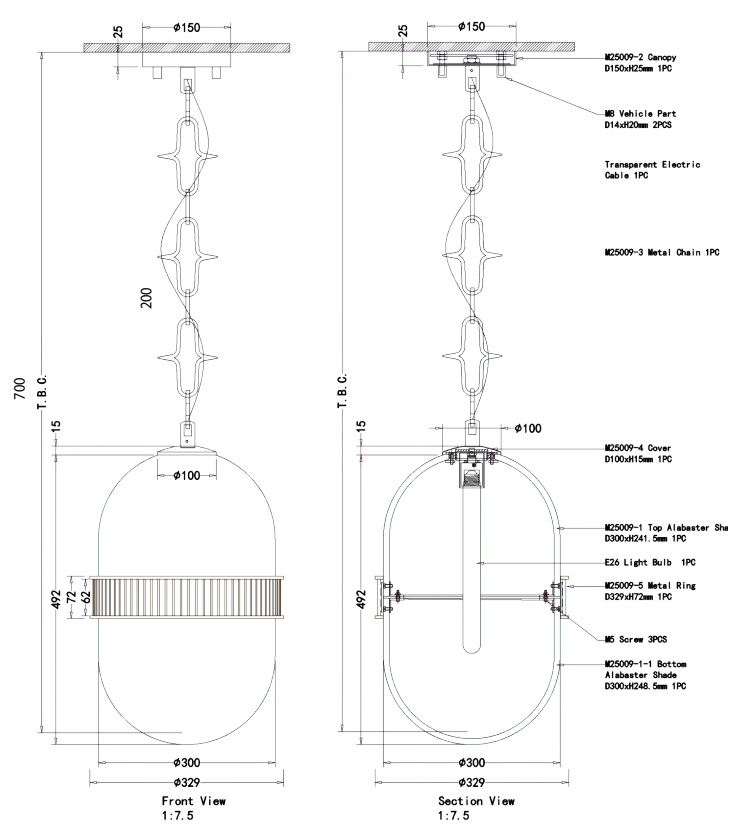

PURE WHITE LINES

EST. 2012

Amsterdam Large Alabaster Pendant

Technical Specification Sheet

Dimensions

excluding rose & chain (cm)

W	D	H
40	40	70

Weight

Dust with lint free cloth

Box Dimensions

L80 x W40 x H40 cm

PURE WHITE LINES

EST. 2012

Amsterdam Small Alabaster Pendant

Technical Specification Sheet

Dimensions

excluding rose & chain (cm)

W	D	H
30	30	50

Weight

12.5kg

Product code

PWL97114

Materials

Brass, Spanish Alabaster

Assembly required

Partial

Care advice

Dust with lint free cloth

Box Dimensions

L80 x W50 x H50 cm