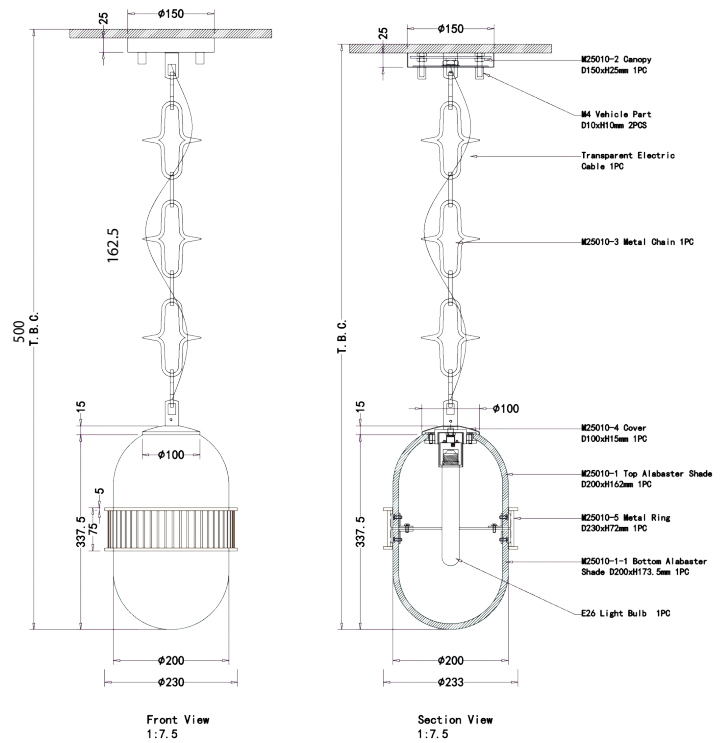

PURE WHITE LINES

EST. 2012

Amsterdam Large Alabaster Pendant

Technical Specification Sheet

Dimensions

excluding rose & chain (cm)

W	D	H
40	40	70

Weight

Dust with lint free cloth

Box Dimensions

L80 x W40 x H40 cm

PURE WHITE LINES

EST. 2012

Amsterdam Small Alabaster Pendant

Technical Specification Sheet

Dimensions

excluding rose & chain (cm)

W	D	H
30	30	50

Weight

12.5kg

Product code

PWL97114

Materials

Brass, Spanish Alabaster

Assembly required

Partial

Care advice

Dust with lint free cloth

Box Dimensions

L80 x W50 x H50 cm