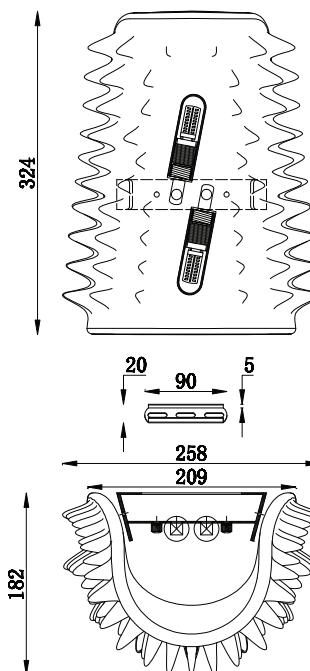

PURE WHITE LINES

EST. 2012

Amerise Wall Light

Technical Specification Sheet

Dimensions

excluding rose & chain (cm)

W	D	H
27	19	35

Weight

4 kg

Product code

PWL22115

Materials

Brass Plated Iron, Clear Glass

Metal Finish

Satin Brass

Glass Colour

2 bulbs, G9
(not included)

Packaging dims

L45 x D41 x H 34cm

Packaging weight

5.5 kg

Assembly required

Partial

Care advice