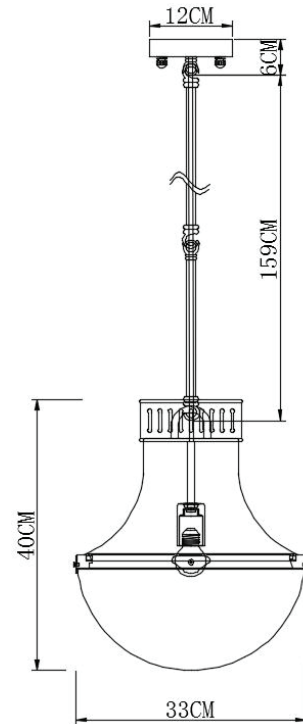

PURE WHITE LINES

EST. 2012

Amber Industrial Pendant - Bronze

Technical Specification Sheet

Dimensions

excluding rose & chain (cm)

W	D	H
33	33	40

Weight

4.18 kg

Product code

PWL61132

Materials

Copper/Iron/Glass

Metal Finish

Bronze

Colour

PURE WHITE LINES

EST. 2012

Amber Industrial Pendant - Nickel

Technical Specification Sheet

Dimensions <small>excluding rose & chain (cm)</small>	W 33	D 33	H 40
Weight	4.18 kg		
Product code	PWL61132		
Materials	Copper/Iron/Glass		
Metal Finish	Nickel		
Colour	 Nickel		
IP Rating	IP20		
Suitable for dimming	Yes - dimmable bulb required		
Max wattage	40W <small>(equivalent to 5W LED)</small>		

	Bulb requirements	1 bulb, E27 <small>(not included)</small>
	Chain length	159 cm
	Chain colour	Nickel
	Cable length	170 cm
	Cable colour	Black
	Inline switch	n/a
	Ceiling rose Ø	12cm
	Ceiling rose height	6cm
	Ceiling rose colour	Nickel
	Ceiling bracket	20-60cm
	Packaging dims	71 x 54 x 41.5cm
	Packaging weight	7.56 kg
	Assembly required	Partial
	Care advice	Dust with lint free cloth