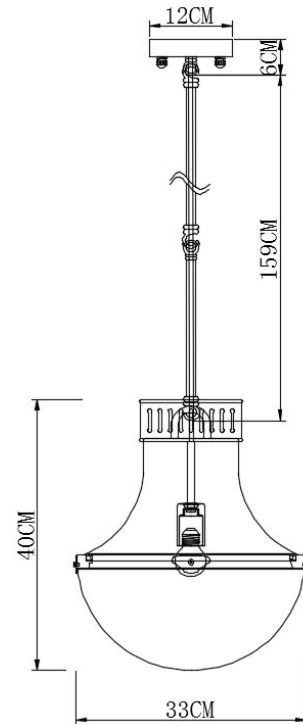

Bronze

Ceiling bracket

20-60cm

Packaging dims

71 x 54 x 41.5cm

Packaging weight

7.56 kg

Assembly required

Partial

Care advice

Dust with lint free cloth

PURE WHITE LINES

EST. 2012

Amber Industrial Pendant - Nero Black

Technical Specification Sheet

Dimensions <small>excluding rose & chain (cm)</small>	W	D	H
	33	33	40
Weight	4.18 kg		
Product code	PWL61132		
Materials	Copper/Iron/Glass		
Metal Finish	Nero Black		
Colour	 Nero Black		
IP Rating	IP20		
Suitable for dimming	Yes - dimmable bulb required		
Max wattage	40W <small>(equivalent to 5W LED)</small>		

	Bulb requirements	1 bulb, E27 <small>(not included)</small>
	Chain length	159 cm
	Chain colour	Nero Black
	Cable length	170 cm
	Cable colour	Black
	Inline switch	n/a
	Ceiling rose Ø	12cm
	Ceiling rose height	6cm
	Ceiling rose colour	Nero Black
	Ceiling bracket	20-60cm
	Packaging dims	71 x 54 x 41.5cm
	Packaging weight	7.56 kg
	Assembly required	Partial
	Care advice	Dust with lint free cloth

PURE WHITE LINES

EST. 2012

Amber Industrial Pendant - Nickel

Technical Specification Sheet

Dimensions <small>excluding rose & chain (cm)</small>	W 33	D 33	H 40
Weight	4.18 kg		
Product code	PWL61132		
Materials	Copper/Iron/Glass		
Metal Finish	Nickel		
Colour	 Nickel		
IP Rating	IP20		
Suitable for dimming	Yes - dimmable bulb required		
Max wattage	40W <small>(equivalent to 5W LED)</small>		