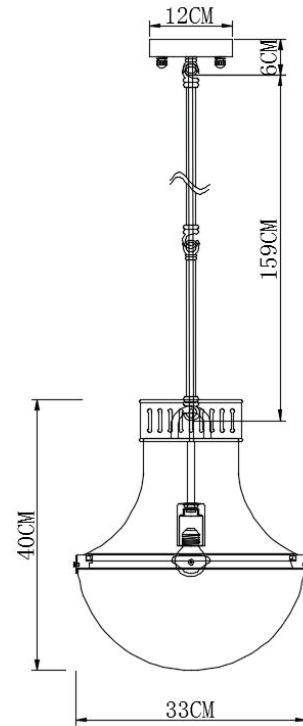

Partial

Care advice

Dust with lint free cloth

PURE WHITE LINES

EST. 2012

Amber Industrial Pendant - Nero Black

Technical Specification Sheet

Dimensions <small>excluding rose & chain (cm)</small>	W	D	H
	33	33	40
Weight	4.18 kg		
Product code	PWL61132		
Materials	Copper/Iron/Glass		
Metal Finish	Nero Black		
Colour	 Nero Black		
IP Rating	IP20		
Suitable for dimming	Yes - dimmable bulb required		
Max wattage	40W <small>(equivalent to 5W LED)</small>		

	Bulb requirements	1 bulb, E27 <small>(not included)</small>
	Chain length	159 cm
	Chain colour	Nero Black
	Cable length	170 cm
	Cable colour	Black
	Inline switch	n/a
	Ceiling rose Ø	12cm
	Ceiling rose height	6cm
	Ceiling rose colour	Nero Black
	Ceiling bracket	20-60cm
	Packaging dims	71 x 54 x 41.5cm
	Packaging weight	7.56 kg
	Assembly required	Partial
	Care advice	Dust with lint free cloth

PURE WHITE LINES

EST. 2012

Amber Industrial Pendant - Nickel

Technical Specification Sheet

Dimensions <small>excluding rose & chain (cm)</small>	W 33	D 33	H 40
Weight	4.18 kg		
Product code	PWL61132		
Materials	Copper/Iron/Glass		
Metal Finish	Nickel		
Colour	 Nickel		
IP Rating	IP20		
Suitable for dimming	Yes - dimmable bulb required		
Max wattage	40W <small>(equivalent to 5W LED)</small>		

	Bulb requirements	1 bulb, E27 <small>(not included)</small>
	Chain length	159 cm
	Chain colour	Nickel
	Cable length	170 cm
	Cable colour	Black
	Inline switch	n/a
	Ceiling rose Ø	12cm
	Ceiling rose height	6cm
	Ceiling rose colour	Nickel
	Ceiling bracket	20-60cm
	Packaging dims	71 x 54 x 41.5cm
	Packaging weight	7.56 kg
	Assembly required	Partial
	Care advice	Dust with lint free cloth