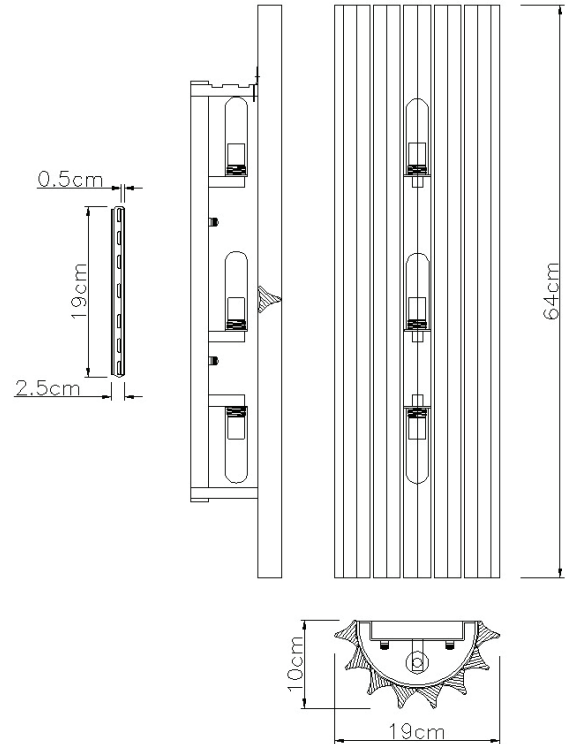

PURE WHITE LINES

EST. 2012

Small Amaro Wall Light

Technical Specification Sheet

Dimensions

excluding rose & chain (cm)

W	D	H
19	10	32

Weight

Max wattage

40W (equivalent to 5W LED)

Bulb requirements

2 bulbs, G9
(not included)

Packaging dims

W37 x D28 x H28cm

Packaging weight

3.3kg

Assembly required

Partial

Care advice

Dust with lint free cloth

PURE WHITE LINES

EST. 2012

Large Amaro Wall Light

Technical Specification Sheet

Dimensions

excluding rose & chain (cm)

W	D	H
19	10	64

Weight

5.1kg

Product code

PWL55556

Materials