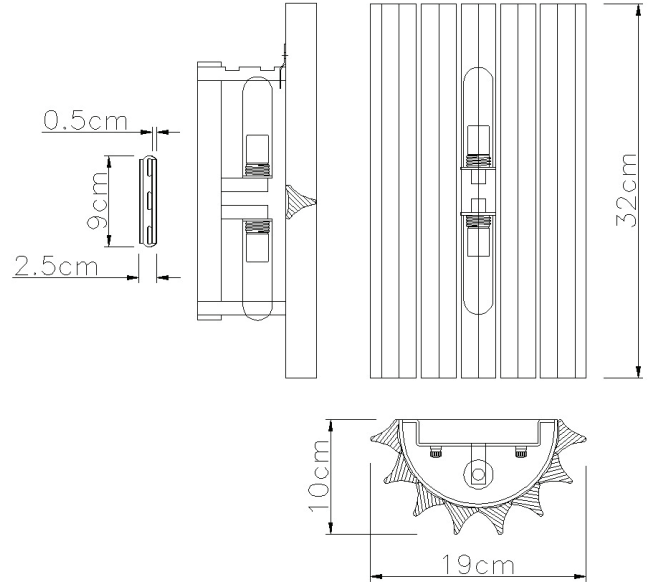

PURE WHITE LINES

EST. 2012

Small Amaro Wall Light

Technical Specification Sheet

Dimensions

excluding rose & chain (cm)

W	D	H
19	10	32

Weight

2.7kg

Product code

PWL55556

Materials

Plated iron / glass

Metal Finish

Satin Brass

Glass colour

Max wattage

40W (equivalent to 5W LED)

Bulb requirements

2 bulbs, G9
(not included)

Packaging dims

W37 x D28 x H28cm

Packaging weight

3.3kg

Dimensions

excluding rose & chain (cm)

W	D	H
19	10	64

Weight

5.1kg

Product code

PWL55556

Materials