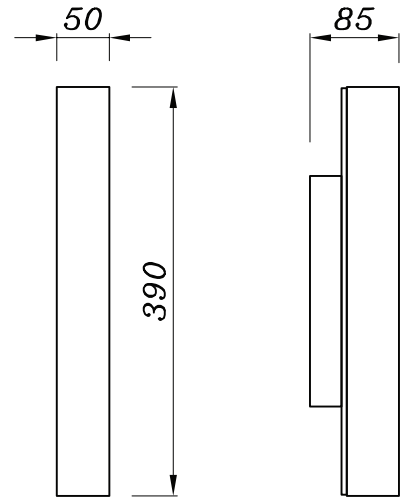

PURE WHITE LINES

EST. 2012

Afia Alabaster Wall Light - Small

Technical Specification Sheet

Dimensions

excluding rose & chain (cm)

W	D	H
8.5	5	39

Weight

4 kg

Product code

PWL47786

Materials

Brass Plated Iron, Spanish Alabaster

Metal Finish

Brass

Glass Colour

3000k LED Strip
(built in)

Packaging dims

L48 x W14 x H17 cm

Packaging weight

3.6kg

Assembly required

Partial

Care advice

Dust with lint free cloth

PURE WHITE LINES

EST. 2012

Afia Alabaster Wall Light - Medium

Technical Specification Sheet

Dimensions

excluding rose & chain (cm)

W	D	H
8.5	5	60