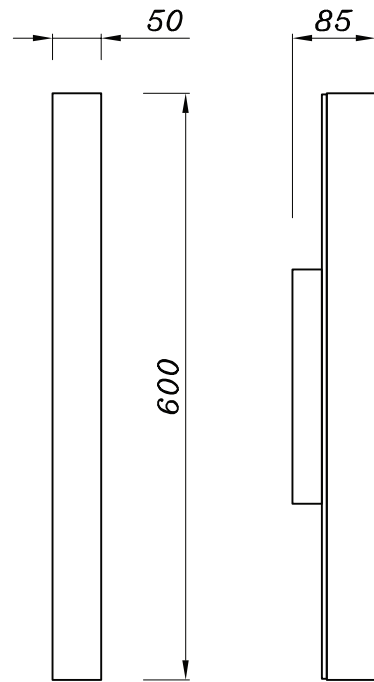

PURE WHITE LINES

EST. 2012

Afia Alabaster Wall Light - Small

Technical Specification Sheet

Dimensions

excluding rose & chain (cm)

W	D	H
8.5	5	39

Weight

3000k LED Strip
(built in)

Packaging dims

L48 x W14 x H17 cm

Packaging weight

3.6kg

Assembly required

Partial

Care advice

Dust with lint free cloth

PURE WHITE LINES

EST. 2012

Afia Alabaster Wall Light - Medium

Technical Specification Sheet

Dimensions

excluding rose & chain (cm)

W	D	H
8.5	5	60

Weight

4.3 kg

Product code

PWL48194/M-1

Materials

Brass Plated Iron, Spanish Alabaster

Metal Finish

Brass