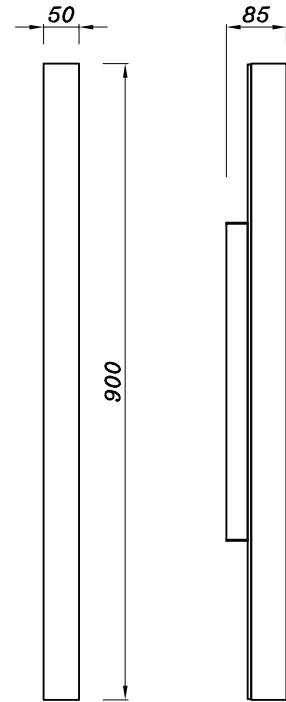

PURE WHITE LINES

EST. 2012

Afia Alabaster Wall Light - Large

Technical Specification Sheet

Dimensions

excluding rose & chain (cm)

W	D	H
8.5	5	90

Weight

6.5 kg

Product code

PWL48194/L-1

Materials

Brass Plated Iron, Spanish Alabaster

Metal Finish

Brass

Glass Colour

White

IP Rating

IP20

Suitable for dimming

Yes

Max wattage

9W

Bulb requirements

3000k LED Strip
(built in)

Packaging dims

L99 x W14 x H17 cm

Packaging weight

7.8 kg

Assembly required

Partial

Care advice

Dust with lint free cloth