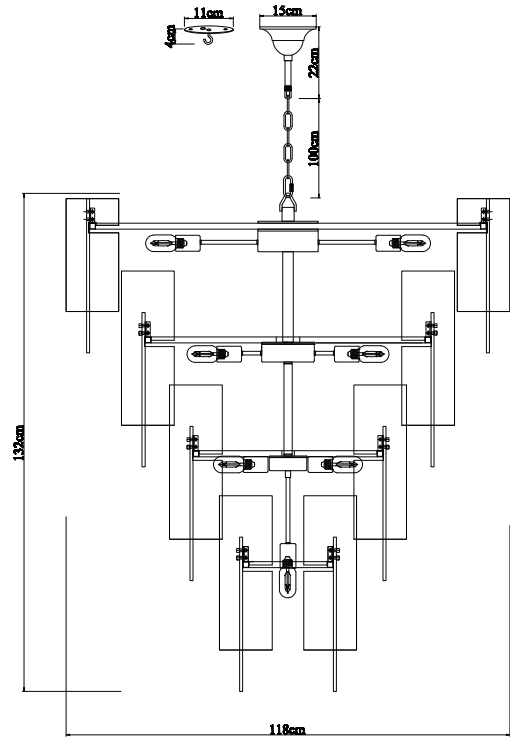

PURE WHITE LINES

EST. 2012

Large Clear Berlin Spiral

Technical Specification Sheet

Dimensions

excluding rose & chain (cm)

W	D	H
118	118	130

Minimum drop

(excluding glass & frame)

20cm

Maximum drop

(excluding glass & frame)

122cm

Weight

100kg

Product code

100cm

Chain colour

Brass

Cable length

150cm

Cable colour

Gold

Inline switch

n/a

Ceiling rose Ø

15cm

Ceiling rose height

22cm

Ceiling rose colour

Satin Brass

Ceiling bracket