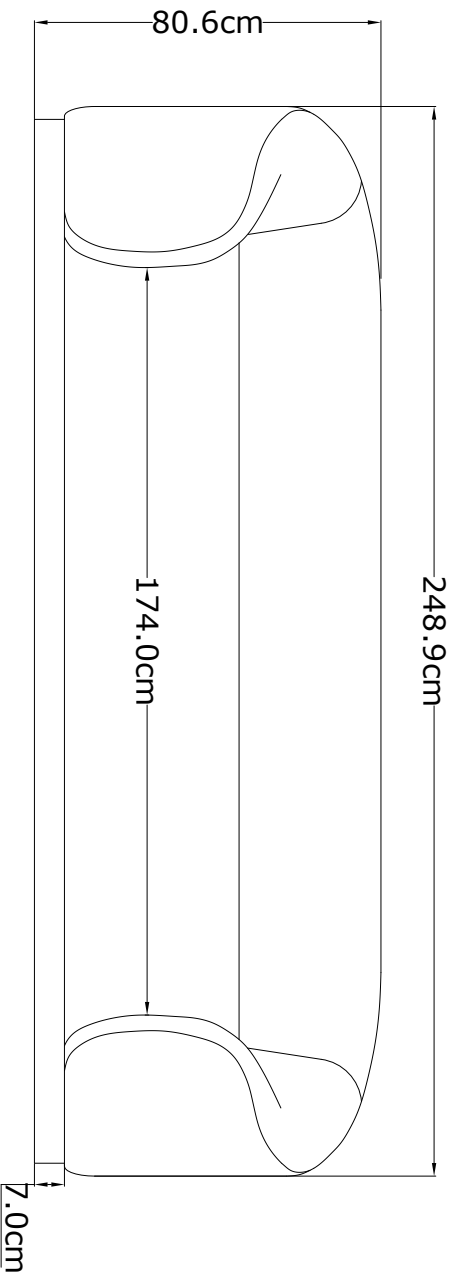

PURE WHITE LINES

EST. 2012

TOKYO SOFA TECHNICAL DRAWINGS