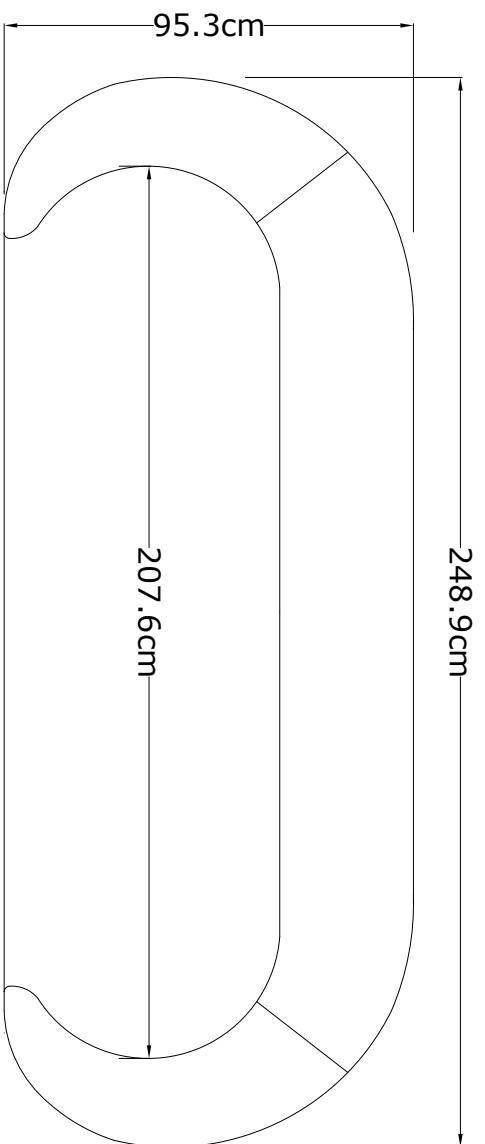

PURE WHITE LINES

EST. 2012

TOKYO SOFA TECHNICAL DRAWINGS