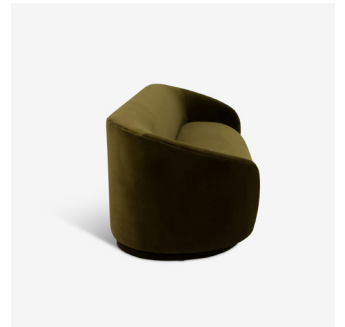

PURE WHITE LINES

EST. 2012

TOKYO SOFA

RETAIL PRICE £2,495.00 (INC. VAT)

PRODUCT INFORMATION

Structure and comfort combine to create our Deco inspired Tokyo sofa in soft and luxurious Moss green, Brick red, Mustard yellow or Rust orange velvet. The supportive backrest sweeps around to the front to create beautifully curved arms.

PWL PRODUCT CODE

SKU: PWL53513

DIMENSIONS

W 248cm, D 92cm, H 81cm Seat Height 47cm

BOXED DIMENSIONS

255cm x 99cm x H86cm

WEIGHT

89.5 kg

COMPOSITION

Fibre foam and feather blend, 100% cotton velvet removable covers, Birch frame

CARE ADVICE

Steam to remove compression marks

AVAILABLE UPHOLSTERY OPTIONS

Rust Velvet

Moss Velvet

Red Brick Velvet