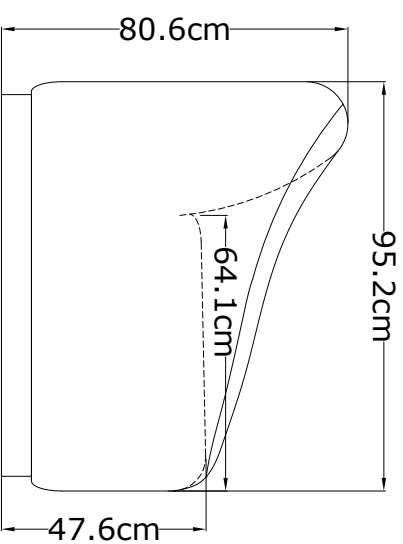

PURE WHITE LINES

EST. 2012

TOKYO SOFA TECHNICAL DRAWINGS