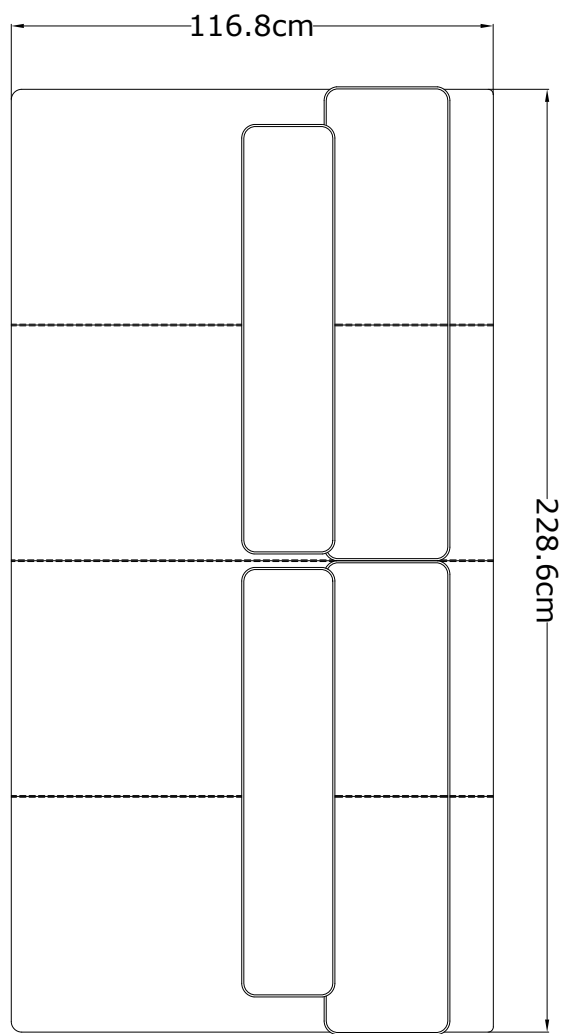

PURE WHITE LINES

EST. 2012

AMALFI SOFA TECHNICAL DRAWINGS