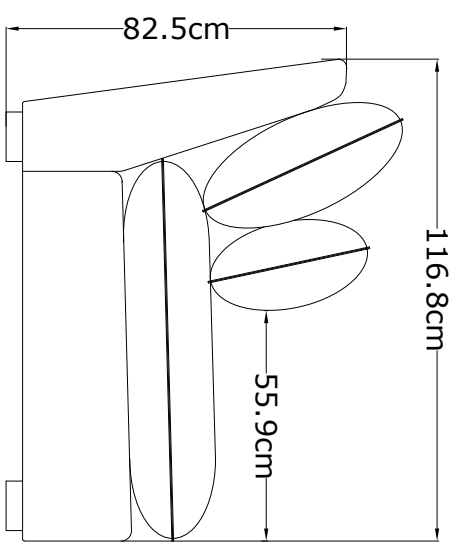

PURE WHITE LINES

EST. 2012

AMALFI SOFA TECHNICAL DRAWINGS