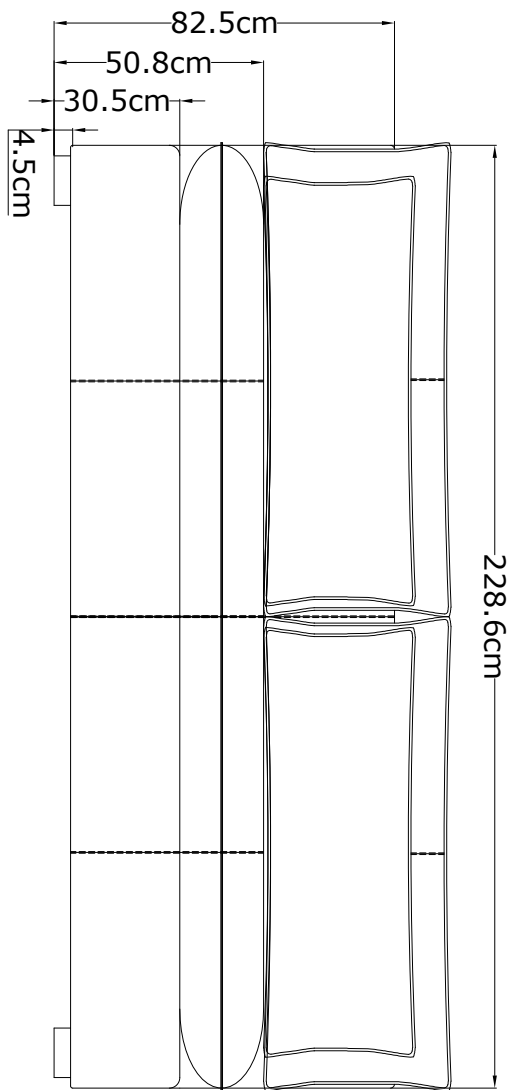

PWL PRODUCT CODE

PWL84766

DIMENSIONS

W 229cm, D 117cm, H 84cm

AVAILABLE SECTIONS

Left Arm, Middle Section, Ottoman, Right Arm

BOXED DIMENSIONS

234cm, 122cm, 79cm

Aged black leather

Cream Leather

PURE WHITE LINES

EST. 2012

AMALFI SOFA TECHNICAL DRAWINGS