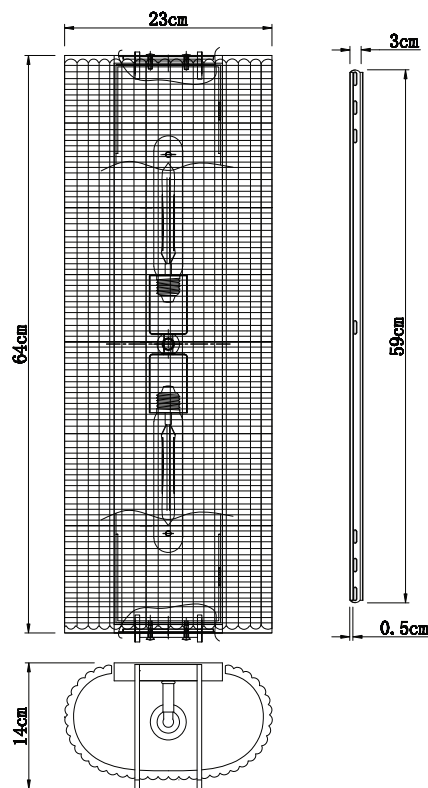

PURE WHITE LINES

EST. 2012

Laglio Murano Style Wall Light

Technical Specification Sheet

Dimensions

excluding rose & chain (cm)

W	D	H
23.5	12.5	65

Weight

12.8 kg

Product code

PWL23515

Materials

Brass Plated Iron, Glass

Finish

Satin Brass

Available Colours

Standard

IP Rating

IP44

Suitable for dimming

Yes - dimmable bulb is required

Max wattage

60W

Bulb requirements

2 bulbs, E27
(not included)

Packaging dims

71 x 45 x 21 cm

Packaging weight

14kg

Assembly required

Partial

Care advice

Dust with lint free cloth