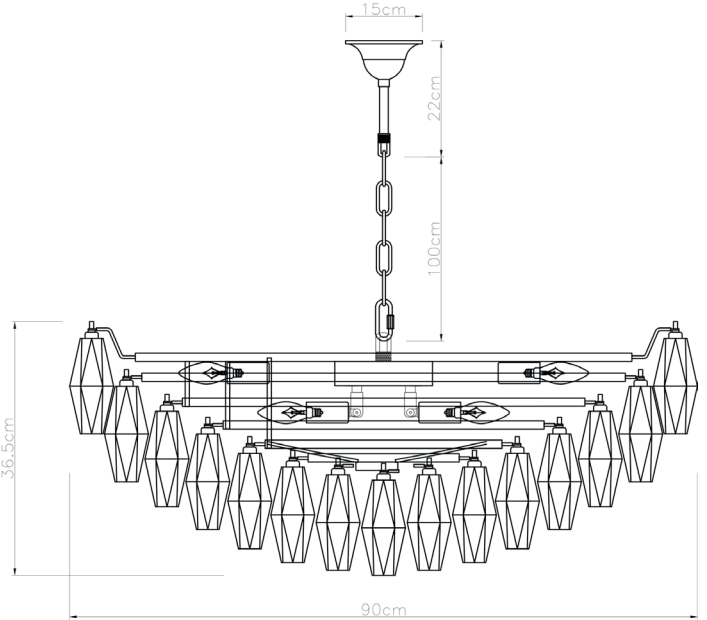

Technical Specification Sheet

90cm Ø Sorrento Chandelier

These vintage-inspired chandeliers feature tiers of coloured glass polyhedrons, each individually bolted to a brass finish frame.

Technical Specification Sheet

Dimensions
excluding rose & chain (cm)

W	D	H
90	90	36.5

Minimum drop
(excluding glass & frame)

21cm

Maximum drop
(excluding glass & frame)

122cm

Weight

33.5kg

Product code

PWL25972

Materials

Plated iron / glass

Metal finish

Satin Brass

Glass colour

Amber

Lilac

Pink

Smoked

Suitable for outside/wet

No

Suitable for dimming

Yes

Max wattage

40W (equivalent to 5W LED)

Bulb requirements

9 bulbs, E14 (not included)

Chain length

100cm

Chain colour

Satin Brass

Cable length

120cm

Cable colour

Gold

Inline switch

n/a

Ceiling rose Ø

15cm

Ceiling rose height

16 - 22cm

Ceiling rose colour

Satin Brass

Ceiling bracket Ø

10.5cm

Packaging dims

W96 x D96 x H65cm

Packaging weight

38.7kg

Assembly required

Partial

Care advice

Dust with lint free cloth

View Product