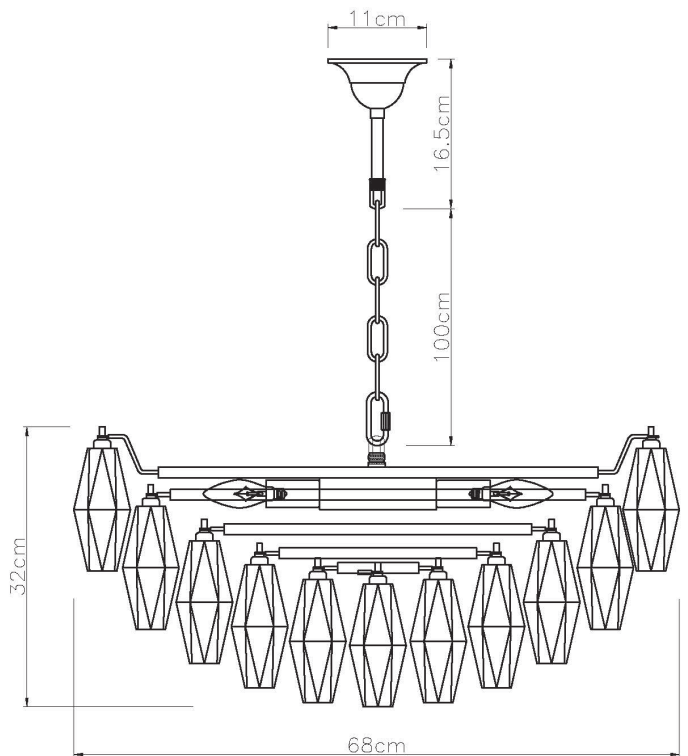

## Technical Specification Sheet

Dimensions <small>excluding rose &amp; chain (cm)</small>	W	D	H
	68	68	32
Minimum drop <small>(excluding glass &amp; frame)</small>		15.5cm	
Maximum drop <small>(excluding glass &amp; frame)</small>		116.5cm	
Weight		19kg	

 Bulb requirements	6 bulbs, E14 <small>(not included)</small>
 Chain length	100cm
Chain colour	Satin Brass
Cable length	120cm
Cable colour	Gold
Inline switch	n/a
 Ceiling rose Ø	11cm
Ceiling rose height	10 - 16.5cm
Ceiling rose colour	Satin Brass
Ceiling bracket	L9.8, W1.8, H3.5cm
Packaging dims	W70 x D70 x H62cm
Packaging weight	22.4kg
Assembly required	Partial
Care advice	Dust with lint free cloth

## Technical Specification Sheet

Dimensions  
 excluding rose & chain (cm)

W	D	H
90	90	36.5

Minimum drop  
 (excluding glass & frame)

21cm

Maximum drop  
 (excluding glass & frame)

122cm

Weight

## Technical Specification Sheet

Dimensions  
excluding rose & chain (cm)

W	D	H
119	119	42

Minimum drop  
(excluding glass & frame)

21cm

Maximum drop  
(excluding glass & frame)

122cm

Weight