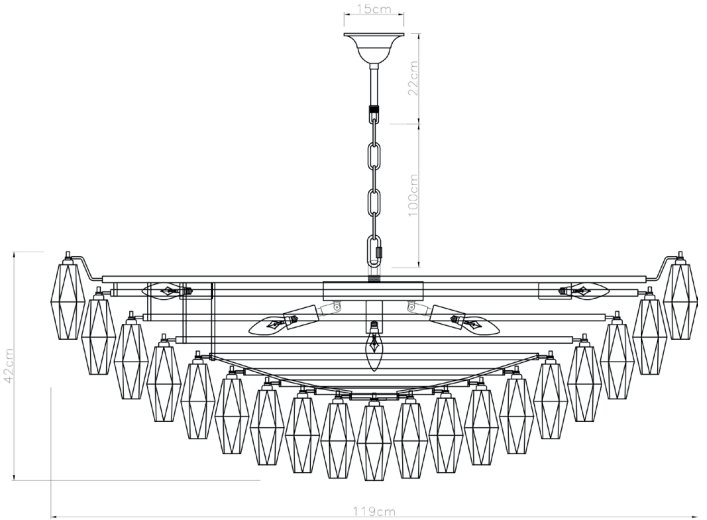

Technical Specification Sheet

120cm Ø Sorrento Chandelier

These vintage-inspired chandeliers feature tiers of coloured glass polyhedrons, each individually bolted to a brass finish frame.

Technical Specification Sheet

Dimensions
excluding rose & chain (cm)

W	D	H
119	119	42

Minimum drop
(excluding glass & frame)

21cm

Maximum drop
(excluding glass & frame)

122cm

Weight

56.5kg

Product code

PWL25972

Materials

Plated iron / glass

Metal finish

Satin Brass

Glass colour

Amber
Lilac
Pink
Smoked

Suitable for outside/wet

No

Suitable for dimming

Yes

Max wattage

40W (equivalent to 5W LED)

	Bulb requirements	17 bulbs, E14 (not included)
	Chain length	100cm
	Chain colour	Satin Brass
	Cable length	120cm
	Cable colour	Gold
	Inline switch	n/a

	Ceiling rose Ø	15cm
	Ceiling rose height	16 - 22cm
	Ceiling rose colour	Satin Brass
	Ceiling bracket Ø	10.5cm

BOX 1 Packaging dims W120 x D120 x H35cm

BOX 2 Packaging dims W99 x D64 x H60cm

Packaging weight 17.9kg / 51.8kg

Assembly required Partial

View Product