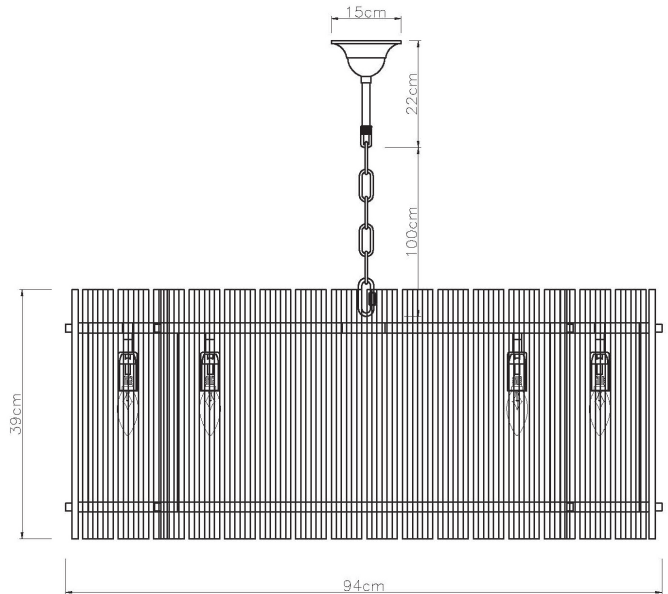

Technical Specification Sheet

Large San Francisco Chandelier

The San Francisco Chandelier consists of an inner & outer drum of ribbed glass panes, secured by a studded Brass frame.

Technical Specification Sheet

Dimensions excluding rose & chain (cm)	W	D	H
	94	94	39

Minimum drop (excluding glass & frame)	21cm

Maximum drop (excluding glass & frame)	122cm

Weight	35.8kg

Product code	PWL42258 (Brass)

Materials	Plated iron / clear ribbed glass

Metal finish	Satin Brass

Suitable for outside/wet	No

Suitable for dimming	Yes

Max wattage	40W (equivalent to 5W LED)

Bulb requirements	18 bulbs, E14 (not included)

Chain length	100cm

Chain colour	Satin Brass

Cable length	120cm

Cable colour	Gold

Inline switch	n/a

Ceiling rose Ø	15cm

Ceiling rose height	16 - 22cm

Ceiling rose colour	Satin Brass

Ceiling bracket Ø	10.5cm

Packaging dims	W96 x D96 x H56cm

Packaging weight	41.6kg

Assembly required	Partial

Care advice	Dust with lint free cloth

View Product