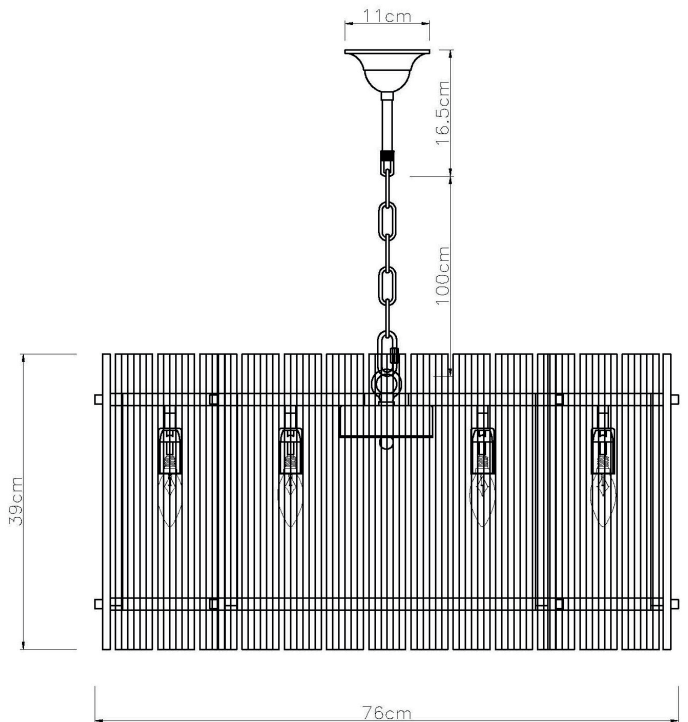

Technical Specification Sheet

Medium San Francisco Chandelier

The San Francisco Chandelier consists of an inner & outer drum of ribbed glass panes, secured by a studded Brass or Nickel frame.

Technical Specification Sheet

Dimensions
excluding rose & chain (cm)

W	D	H
76	76	39

Minimum drop
(excluding glass & frame)

15.5cm

Maximum drop
(excluding glass & frame)

116.5cm

Weight

25.9kg

Product code

PWL42258 (Brass)
PWL89424 (Nickel)

Materials

Plated iron / clear ribbed glass

Metal finish

Satin Brass
Nickel

Suitable for outside/wet

No

Suitable for dimming

Yes

Max wattage

40W (equivalent to 5W LED)

Bulb requirements

12 bulbs, E14 (not included)

Chain length

100cm

Chain colour

Satin Brass / Nickel

Cable length

120cm

Cable colour

Gold / Silver

Inline switch

n/a

Ceiling rose Ø

11cm

Ceiling rose height

10 - 16.5cm

Ceiling rose colour

Satin Brass / Nickel

Ceiling bracket Ø

9cm

Packaging dims

W77 x D77 x H56cm

Packaging weight

30.9kg

Assembly required

Partial

Care advice

Dust with lint free cloth

View Product