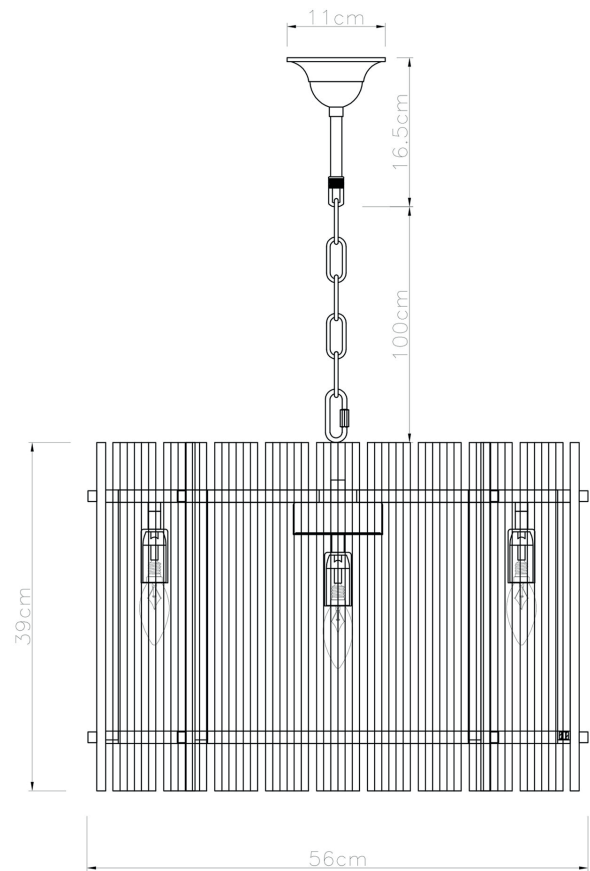

Bulb requirements

7 bulbs, E14 (not included)

Chain length

100cm

Chain colour

Satin Brass / Nickel

Cable length

120cm

Cable colour

Gold / Silver

Inline switch

n/a

Ceiling rose Ø

11cm

Ceiling rose height

10 - 16.5cm

Ceiling rose colour

Satin Brass / Nickel

Ceiling bracket Ø

9cm

Packaging dims

W61 x D61 x H56cm

Packaging weight

23kg

Assembly required

Partial

Care advice

Dust with lint free cloth

View Product