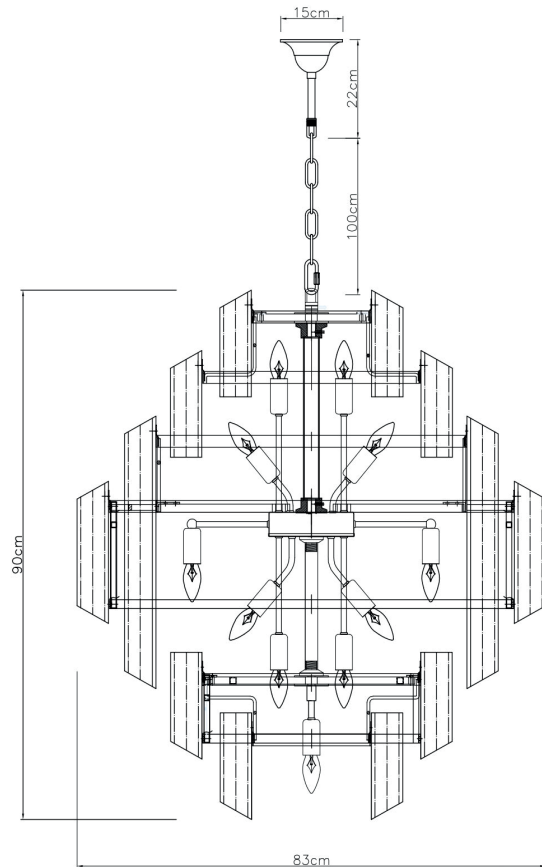

Technical Specification Sheet

Grande Palermo Chandelier

A 70's inspired chandelier with a Polished Nickel or Satin Brass frame and glass tubes hung to create 7 tiers

Technical Specification Sheet

Dimensions
excluding rose & chain (cm)

W	D	H
83	83	90

Minimum drop
(excluding glass & frame)

21cm

Maximum drop
(excluding glass & frame)

122cm

Weight

76.6kg

Product code

No

Suitable for dimming

Yes

Max wattage

40W (equivalent to 5W LED)

 Bulb requirements
 19 bulbs, E14 (not included)

 Chain length
 100cm

Chain colour Satin Brass / Polished Nickel

Cable length 120cm

Cable colour Gold / Silver

Inline switch n/a

 Ceiling rose Ø
 15cm

Ceiling rose height 16 - 22cm

Ceiling rose colour Satin Brass / Polished Nickel

Ceiling bracket Ø 11cm

Packaging dims Box 1 W77 x D77 x H88cm