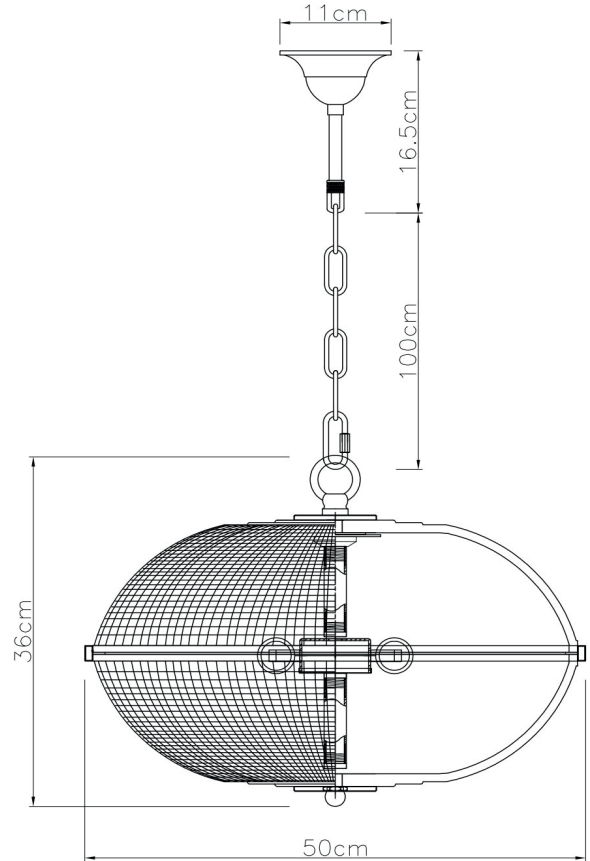

Bulb requirements

3 bulbs, E27 (not included)

Chain length

100cm

Chain colour

Satin Brass

Cable length

120cm

Cable colour

Gold

Inline switch

n/a

Ceiling rose Ø

11cm

Ceiling rose height

10 - 16.5cm

Ceiling rose colour

Satin Brass

Ceiling bracket

9.8cm

Packaging dims

W59 x D49 x H60cm

Packaging weight

20.1kg

Assembly required

Partial

Care advice

Dust with lint free cloth

View Product