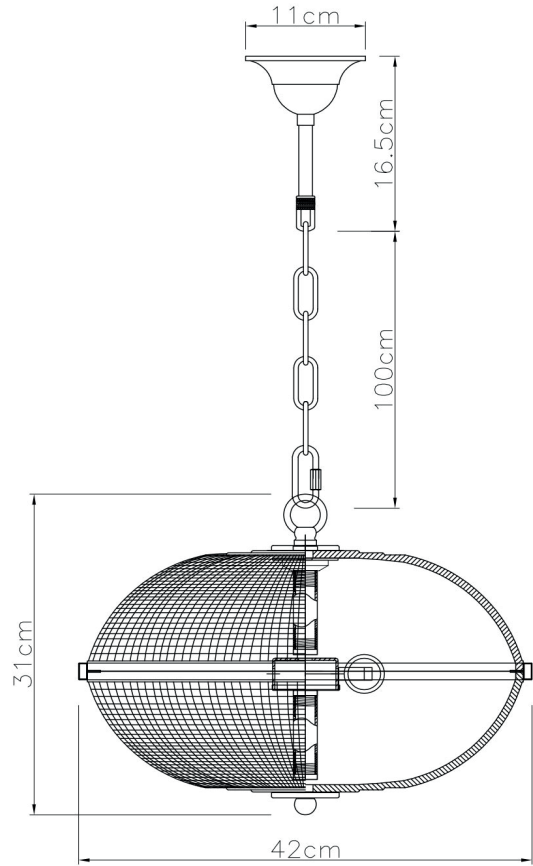

Technical Specification Sheet

Small Fitzroy Pendant

Made from beautiful prismatic moulded glass inspired by the Europhane lighting of the mid-century. Available in 2 sizes.

Technical Specification Sheet

Dimensions <small>excluding rose & chain (cm)</small>	W	D	H
	42	42	31
Minimum drop <small>(excluding glass & frame)</small>			15.5cm
Maximum drop <small>(excluding glass & frame)</small>			116.5cm
Weight			10.1kg
<hr/>			
Product code	PWL59384-01 (Clear)		
	PWL52227-01 (Opaline)		
Materials	Plated iron / ribbed glass		
Glass finish			Clear
			Opaline
Metal finish		Satin Brass	
<hr/>			
Suitable for outside/wet			No
Suitable for dimming			Yes
Max wattage			60W <small>(equivalent to 5W LED)</small>

	Bulb requirements	3 bulbs, E27 <small>(not included)</small>
	Chain length	100cm
	Chain colour	Satin Brass
	Cable length	120cm
	Cable colour	Gold
	Inline switch	n/a
	Ceiling rose Ø	11cm
	Ceiling rose height	10 - 16.5cm
	Ceiling rose colour	Satin Brass
	Ceiling bracket	9.8cm
	Packaging dims	W51 x D44 x H52cm
	Packaging weight	12kg
	Assembly required	Partial
	Care advice	Dust with lint free cloth

 View Product

Technical Specification Sheet

Large Fitzroy Pendant

Made from beautiful prismatic moulded glass inspired by the Europhane lighting of the mid-century. Available in 2 sizes.

Technical Specification Sheet

Dimensions
excluding rose & chain (cm)

W	D	H
50	50	36

Minimum drop
(excluding glass & frame)

15.5cm

Maximum drop
(excluding glass & frame)

116.5cm

Weight

17.6kg